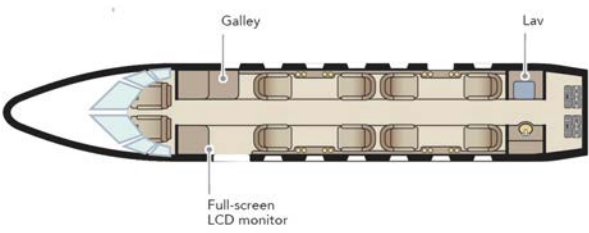

Configuration

Connectivity

- Gogo AVANCE L5 4G High-Speed WiFi
- Eight USB Charging Ports

Galley

- Forward galley w/ ice drawer
- Microwave
- Coffee Dispenser

Entertainment

- FDS do CAPSULE System w/ Airshow
- Forward Bulkhead Monitor

Cabin Features

- Aft lav with full vanity
- Electronic window shades
- Retracting footrests
- LED Table & Reading Lights