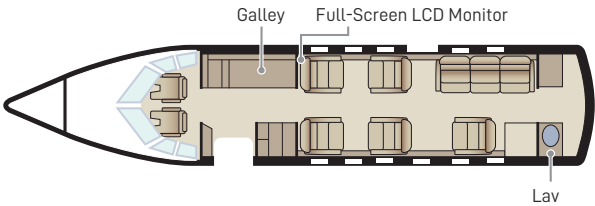

HAWKER 800XP

Passengers	8
Year of Manufacture	1997
Year of Refurbishment	2018
Range	2650 NM / 5.5 Hours
Baggage Capacity	48 cubic feet
WiFi	Yes
Lavatory	1
Cabin Width	6.0'
Cabin Height	5.8'
Cabin Length	21.3'

Aircraft Configuration

360° tour available online

Connectivity

Complimentary domestic WiFi

Entertainment

DVD / CD entertainment system
 Airshow 400 with 17" viewing monitor
 Aircell Iridium flight phone
 Three power outlets